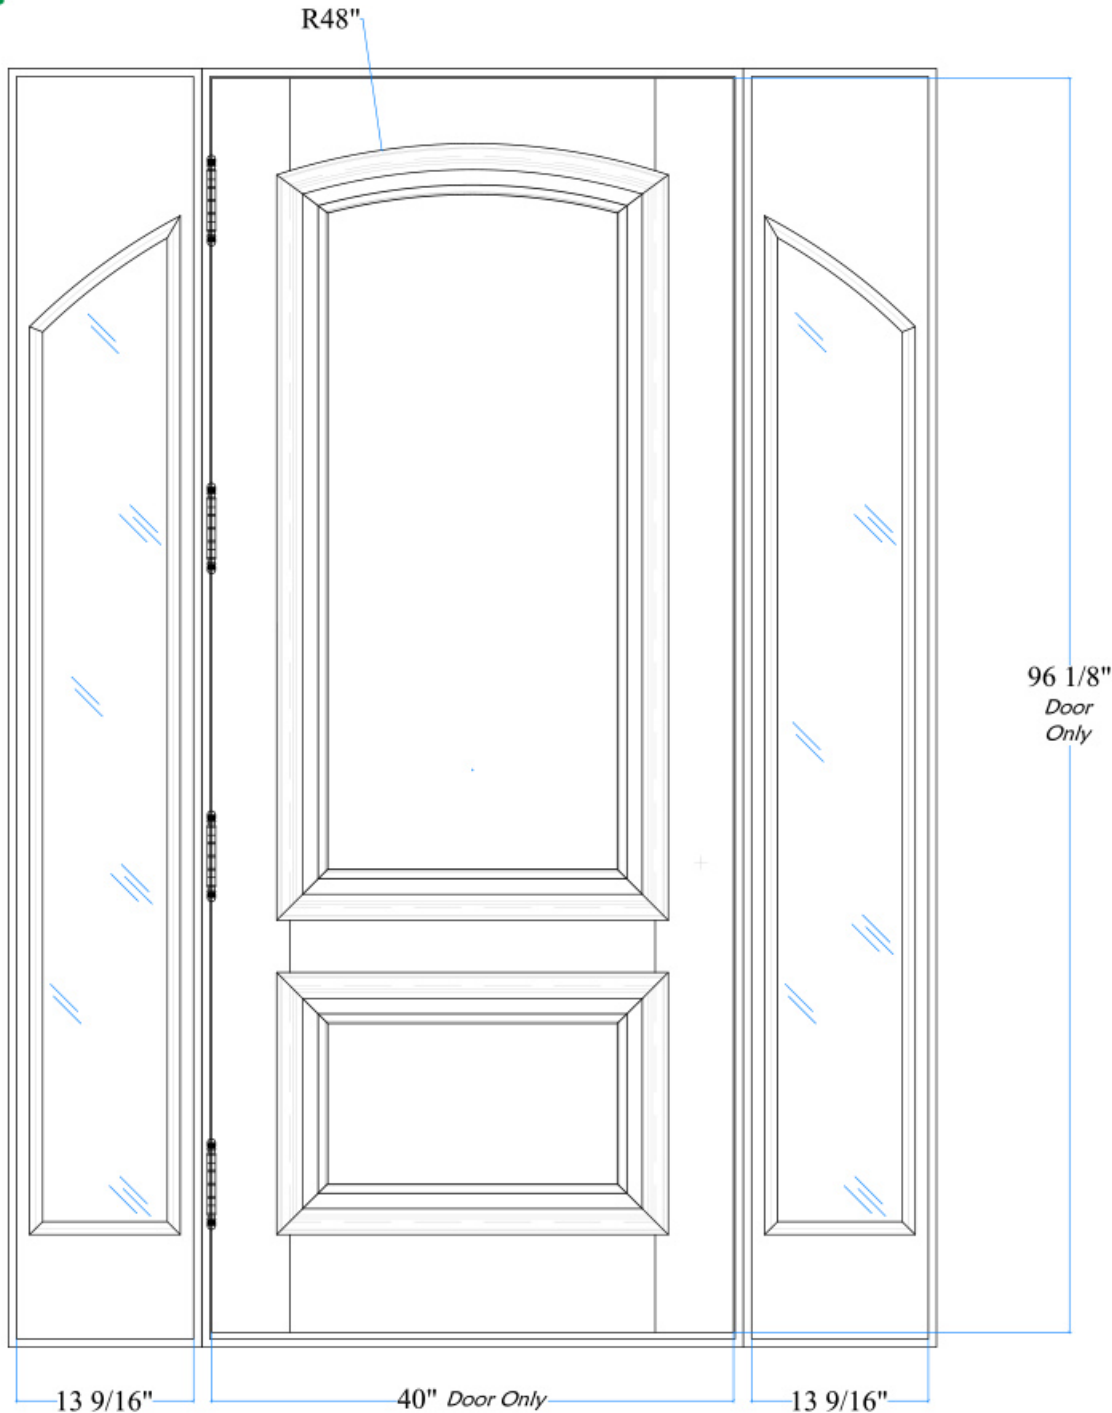

INTERIOR SIDE

**MAHOGANY
ENTRYWAYS**

www.mahoganyentryways.com

Client:

**MATTHEW
MCCULLOUGH**

Client signature:

NON-IMPACT

DESCRIPTIONS:

Glass type:
Clear / Tempered
Insulated

Hardware Color:
TBD

Stain color:
TBD

Swing:
Right Hand Inswing

All information on this
CAD drawing supersedes
information contained
on your quotation

NO SCALE

01 of 02