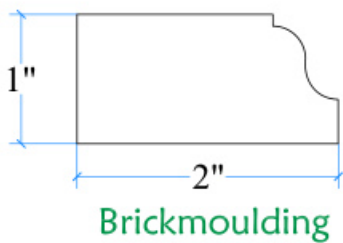

Top Door Detail