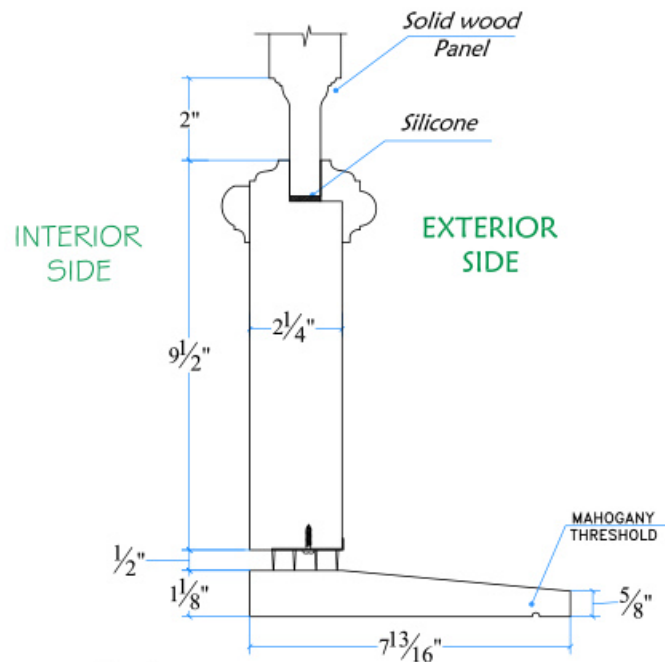

Bottom Rail

MAHOGANY ENTRYWAYS

www.mahoganyentryways.com

Client:

MATTHEW MCCULLOUGH

Client signature:

NON-IMPACT

All information on this CAD drawing supersedes information contained on your quotation

NO SCALE

03 of 03

11/29/2017 11:42:11 AM